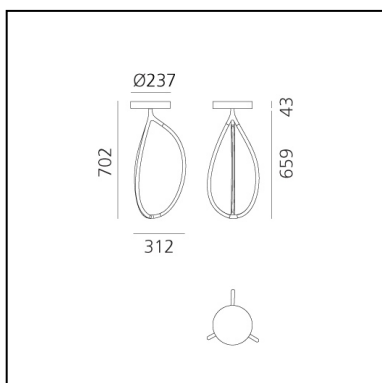

Arrival 70 ceiling - Brass - APP Compatible

Ludovica + Roberto
Palomba

IP20   Dimmerable: 

LUMINAIRE

- Watt: **26W**
- Delivered lumens output: **809lm**
- CCT: **3000K**
- Efficiency: **35%**
- Efficacy: **31.12lm/W**
- CRI: **90**
- Dimmable Typology: **Push**

DESCRIPTION

Arrival is a complete lamp family with dynamic, flowing shapes that sculpt light with delicate, graphic lines. Branching out from a central joint, common to all the different versions, each model has three arms that form a soft, organic geometric shape through a profile that is both light and structure. Each element has a section that leaves the aluminium profile visible from the outside while generating a light-diffusing surface inside.

DIMENSIONS

- Width: **cm 31.2**
- Height: **cm 70.2**
- Base Width: **cm 4.3**
- Base Diameter: **cm 23.7**